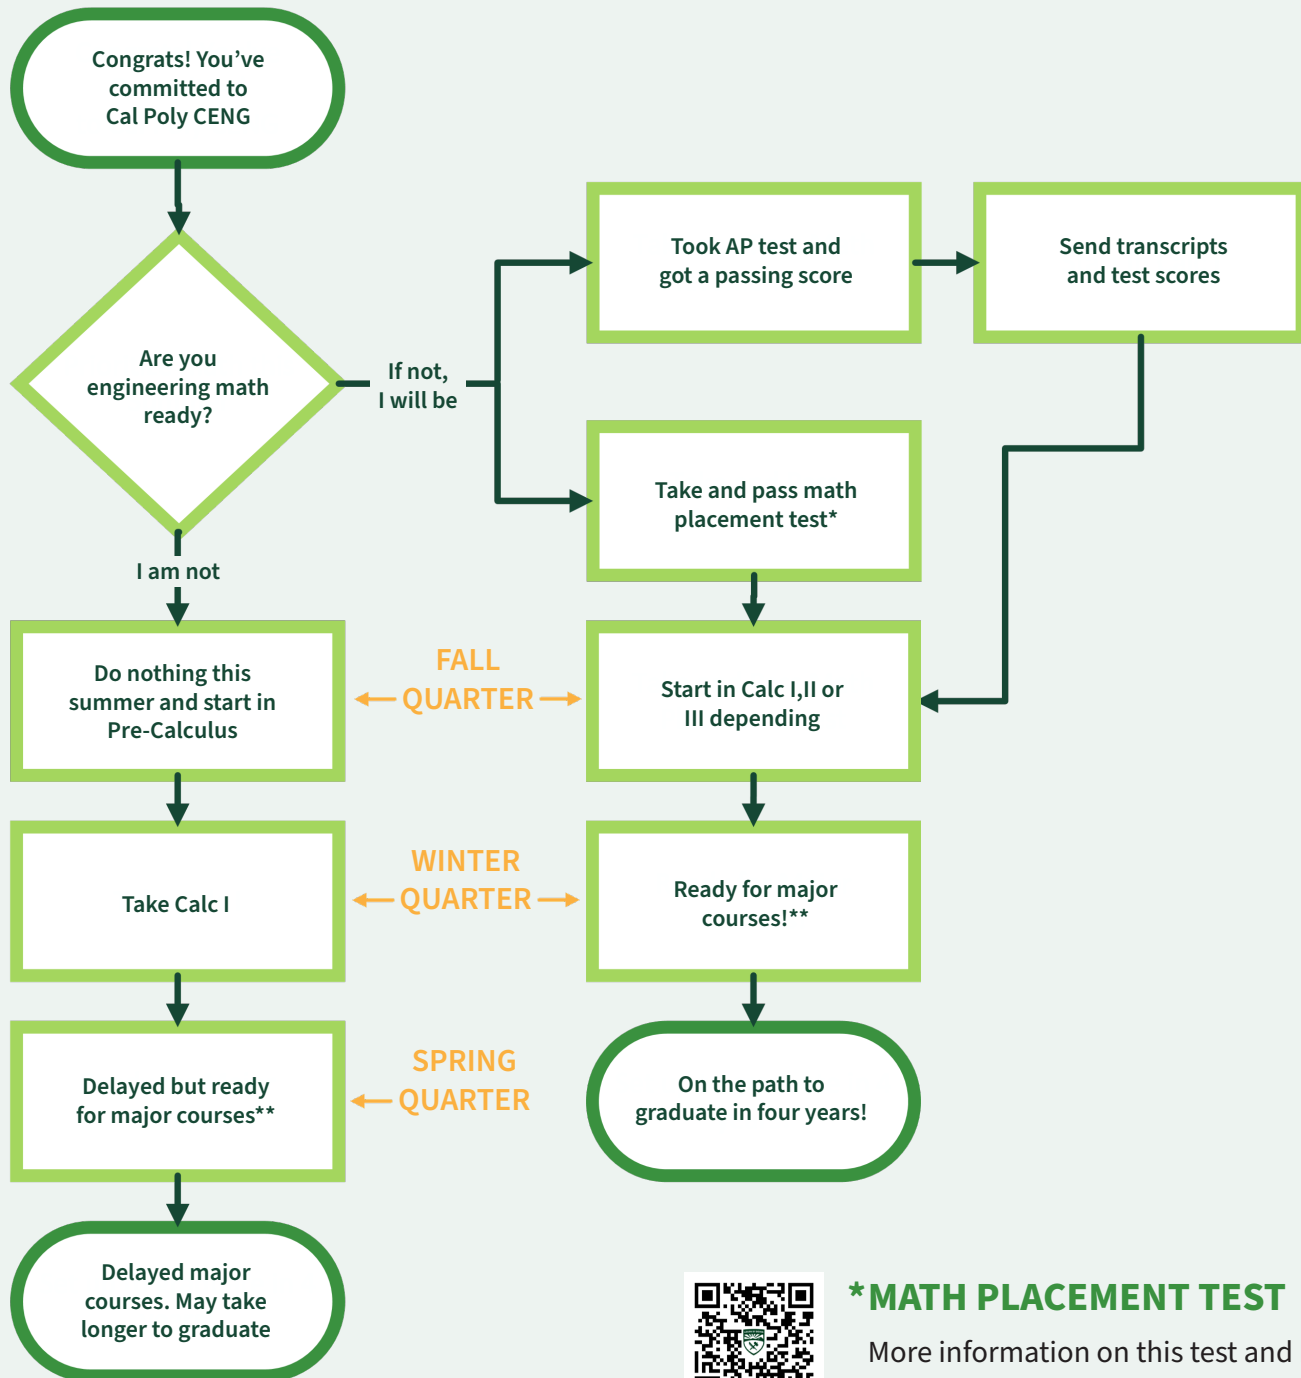

Set yourself up for **SUCCESS** IN THE College of Engineering

ARE YOU ENGINEERING MATH READY?

It is incredibly important to prioritize math this Summer to best prepare you for your major courses and set yourself up to graduate on time.

Read below to see the different paths you might take to set yourself up for success to be engineering math ready by the start of the school year.

* MATH PLACEMENT TEST

More information on this test and how to take it can be found by scanning the QR code.

** DEGREE FLOWCHART

Learn more about your major courses and timing by checking out the flowchart.